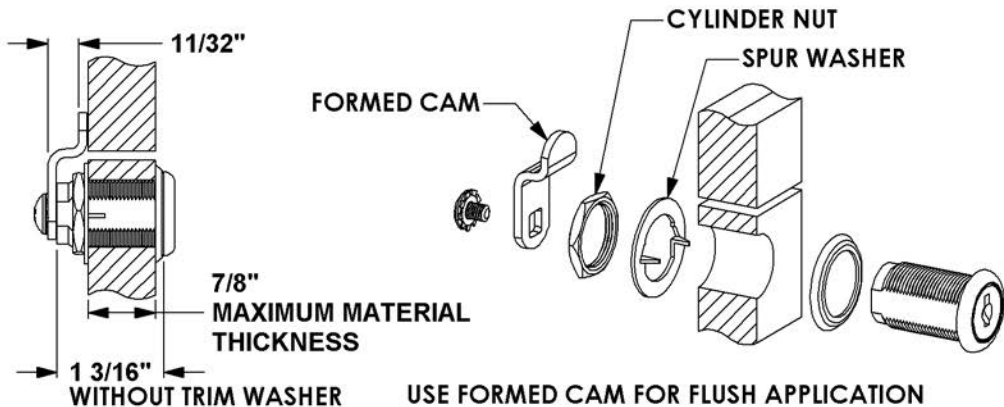

## C8053 CAM LOCK

- 5 DISC TUMBLER
- 1 3/16" CYLINDER
- 11/32" CAM OFFSET

### CYLINDER MOUNTING HOLES

NOTE: DO NOT USE SPUR WASHER WITH METAL DOOR OR DRAWER