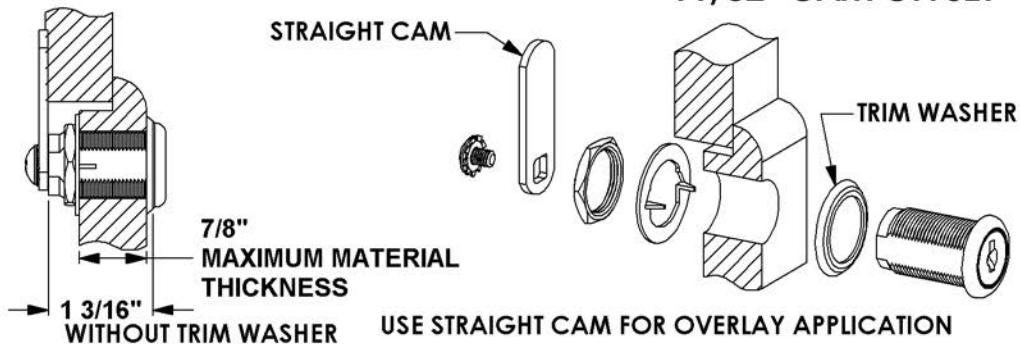

## C8053 CAM LOCK

- 5 DISC TUMBLER
- 1 3/16" CYLINDER
- 11/32" CAM OFFSET

### CYLINDER MOUNTING HOLES

NOTE: DO NOT USE SPUR WASHER WITH METAL DOOR OR DRAWER