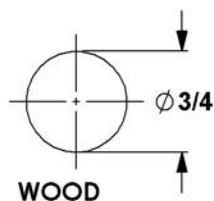

NOTE: DO NOT USE SPUR WASHER WITH METAL DOOR OR DRAWER