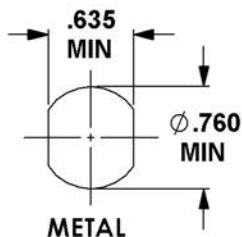

## C8053 CAM LOCK

- 5 DISC TUMBLER
- 1 3/16" CYLINDER
- 11/32" CAM OFFSET

### CYLINDER MOUNTING HOLES

NOTE: DO NOT USE SPUR WASHER WITH METAL DOOR OR DRAWER